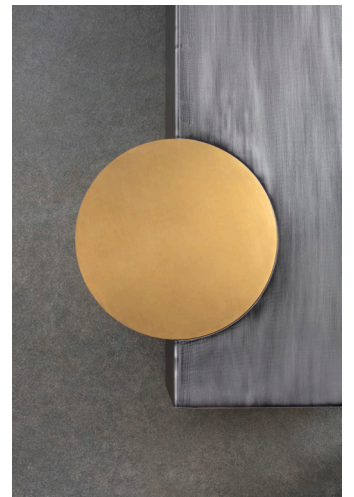

Planets Coffee Table

<i>Designer</i>	Sona
<i>Collection</i>	amé
<i>Year</i>	January 2024

Product Description

The Planets Coffee Table - a unique and inspired piece of furniture that brings the majesty of the cosmos into your living space. The two smaller tables are not only functional as additional side tables but also add an artistic dimension to the overall ensemble. This unique furniture set seamlessly blends art and function, making it a captivating addition to any living space.

Product Dimensions

Rectangular Components	L 4' / W 2'4" / H 1'3"
Cylindrical Component 1	D 1'3" / H 1'3"
Cylindrical Component 2	D 1' / H 1'3"

Materials

Stainless Steel (SS304)

Product Variants

Colours / Finishes available
Brass and Steel / Matte Finish