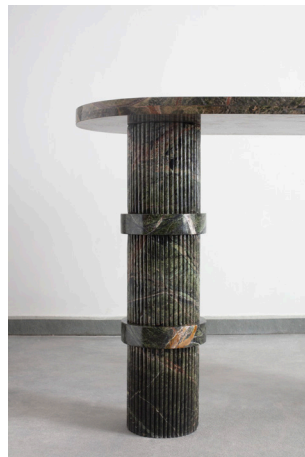

Lush Marble Console

<i>Designer</i>	Harshita Jhamtani Designs
<i>Collection</i>	Lush Console
<i>Year</i>	January 2024

Product Description

Lush – a sublime collection of marble consoles crafted to perfection. These robust designs seamlessly fuse strength with elegance, offering a versatile solution for your living space. With ample room for cherished possessions or the potential to serve as a planter's haven, Lush transcends the ordinary, creating an atmosphere of timeless sophistication. Elevate your interior aesthetic with the allure of marble, where functionality meets the artistry of nature's finest stones. Discover the epitome of style and utility in every piece of Lush.

The placement and sizes of rings on the console aren't evenly placed, which actually adds to its beauty. The green colour reminds you of lush forests and nature. This unique arrangement strikes a perfect balance between strength and elegance, inviting you to discover its charm and making your living space come alive.

Product Dimensions

L 6' / W 1'8" / H 3'

Materials

Marble - Greenforest

Product Variants

Colours / Finishes available

Green

Production and Delivery