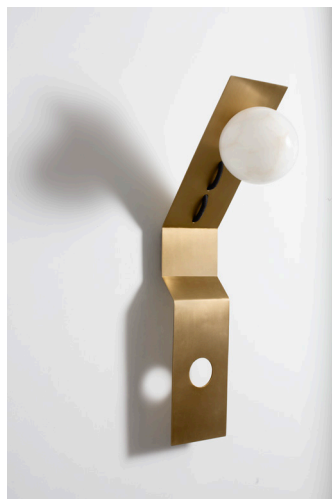

Bend Wall Light

<i>Designer</i>	Sona
<i>Collection</i>	amé
<i>Year</i>	January 2024

Product Description

The Alabaster Wall Light is a striking wall fixture that combines the raw elegance of the artistry of a folded metal plate with the ethereal beauty of a polished alabaster ball, creating a unique lighting piece that exudes both modern minimalism and timeless sophistication. Experience the perfect harmony between modern aesthetics and timeless elegance, as this wall light bathes your surroundings in a tranquil, luminous glow.

Product Dimensions

L 2'6" / W 6" / D 1'3"

Materials

Stainless steel (SS304)
Alabaster

Product Variants

Colours / Finishes available
Brass and Noir / Matte Finish

Production and Delivery

Lead time- 8 weeks